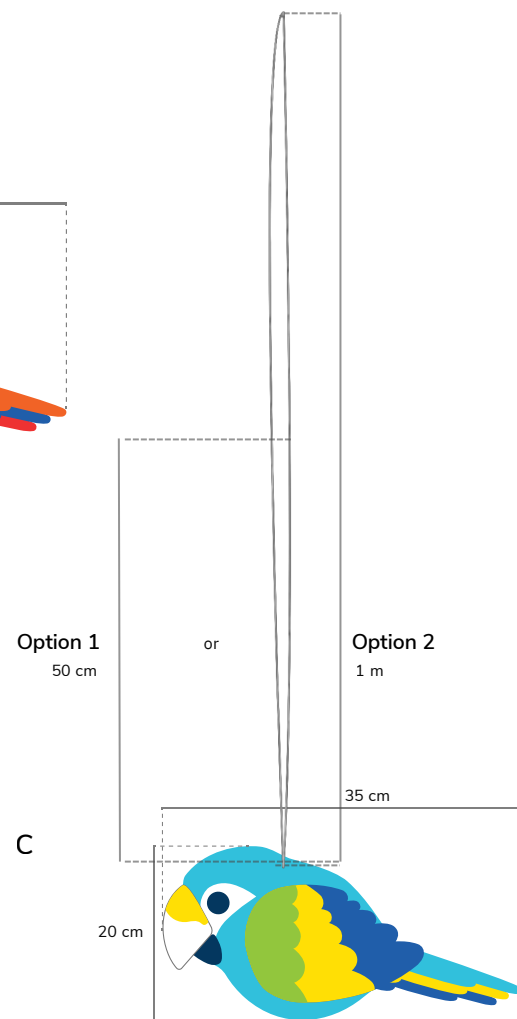

A OPTION 1 (50 CM)
REF*: 222020001

A OPTION 2 (1M)
REF*: xxxx

B OPTION 1 (50 CM)
REF*: 222020002

B OPTION 2 (1M)
REF*: xxxxx

C OPTION 1 (50 CM)
REF*: 222020003

C OPTION 2 (1M)
REF*: xxxxx