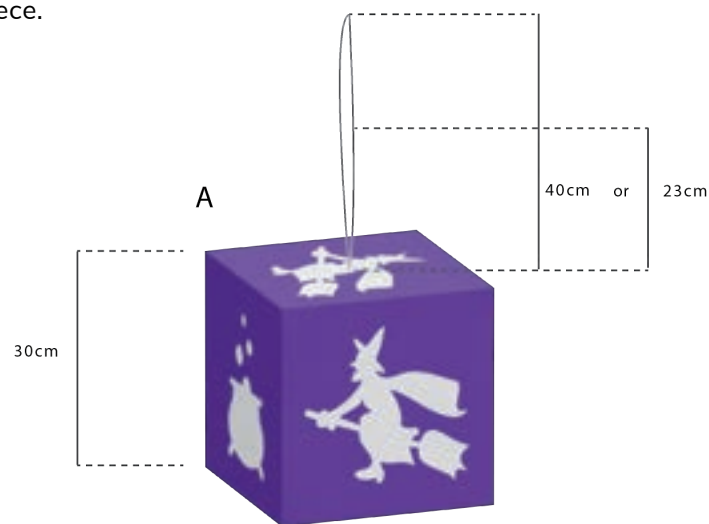

Available colors:

The colors of the installation can be customized.