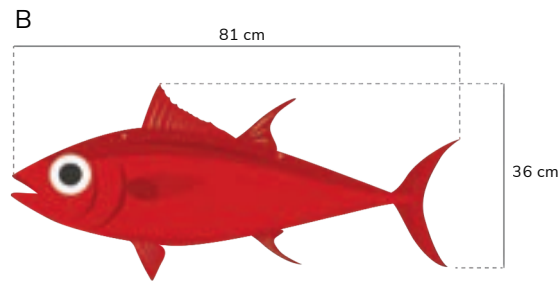

— PVC fish shipped in sets of 7 (1xA, 1xB, 1xC, 1xD and 3xE). With 50 cm/1m easy clasp ready to hang.
The number of fish depends on the area intended for installation.

OPTION 1 (50 CM)
REF: 222020005

OPTION 2 (1 M)
REF: xxxx