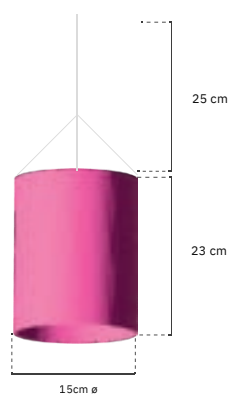

Weight unit: 4g

A

B

C

D

WATERPROOF FABRIC UNIT A
REF#: 222010040

WATERPROOF FABRIC UNIT B
REF#: 222010041

WATERPROOF FABRIC UNIT C
REF#: 222010042