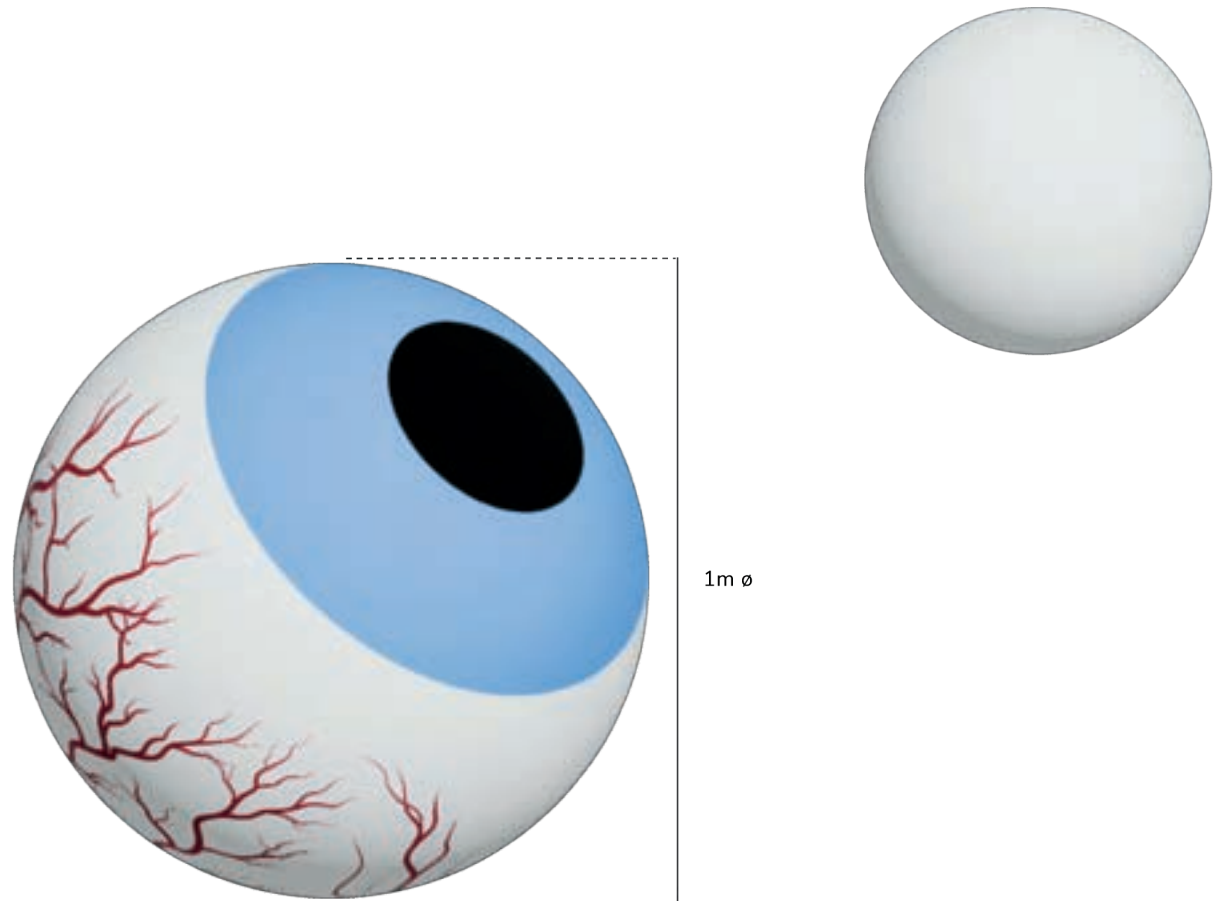

GIANT EYE

3D SCULPTURE

Material sent:

— Piece supplied in white, to customize with metallic support base.

Materials:

- Fiberglass or Concrete;
- Ink;
- Structure in iron.

The colors of the piece can be customized.

Weight unit: 21kg (fiber)

The weight varies depending on the selected material (from 20 kg to 80 kg).