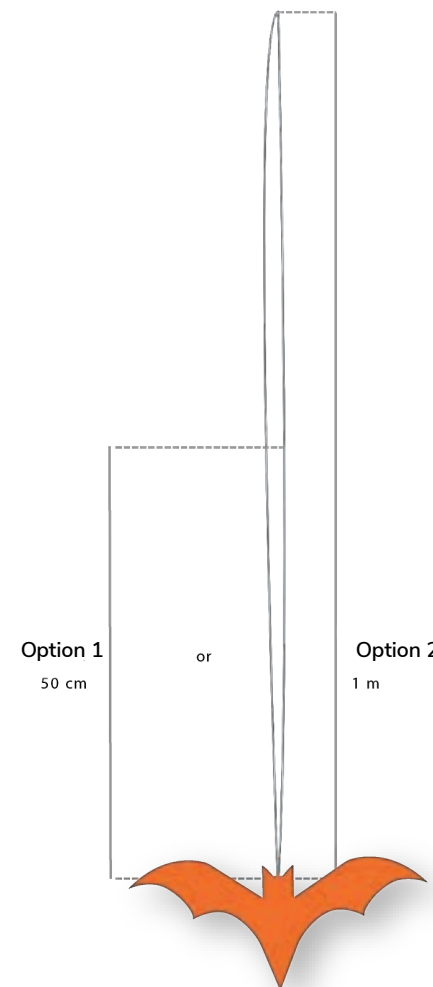

Available colors:

The colors of the installation can be customized.

OPTION 1 (50CM)
REF*: xxxxxxxx

OPTION 2 (1M)
REF*: xxxxxx