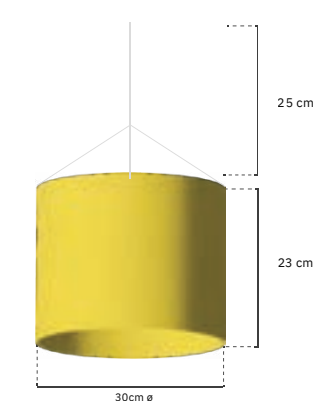

Weight unit: 4g

A

B

C

D

WATERPROOF FABRIC UNIT A
REF#: 222010040

WATERPROOF FABRIC UNIT B
REF#: 222010041

WATERPROOF FABRIC UNIT C
REF#: 222010042