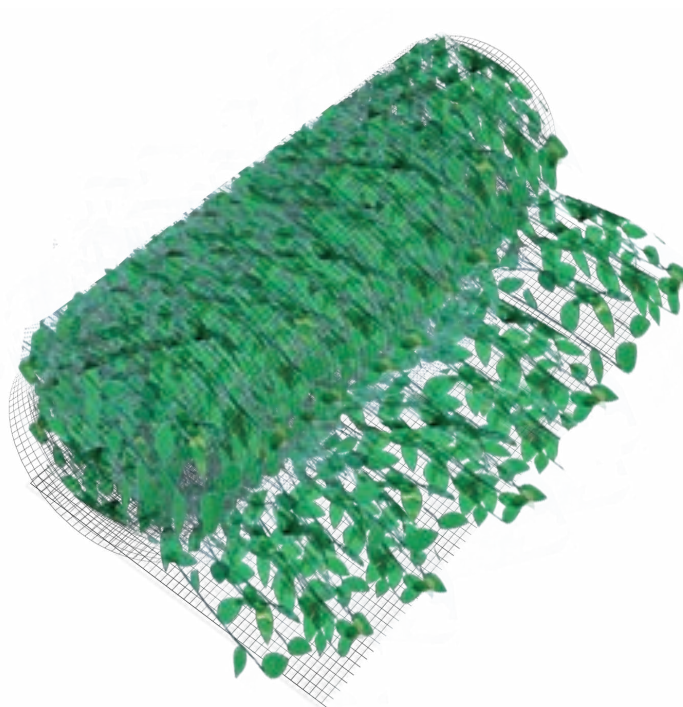

RECYCLED IVY

REF^a: 222010114

Material sent:

— Reinforced net rolls with 20m x 1m.

The number of rolls depends on the intended area for installation. Each m² has between 20 and 24 pieces.

The length of the leaves is approximately 1m.

The green leaves are made from PET bottles and applied to a green hose.

Weight m²: 480g

Minimum order quantities: 20m²

Shape made from PET bottles: