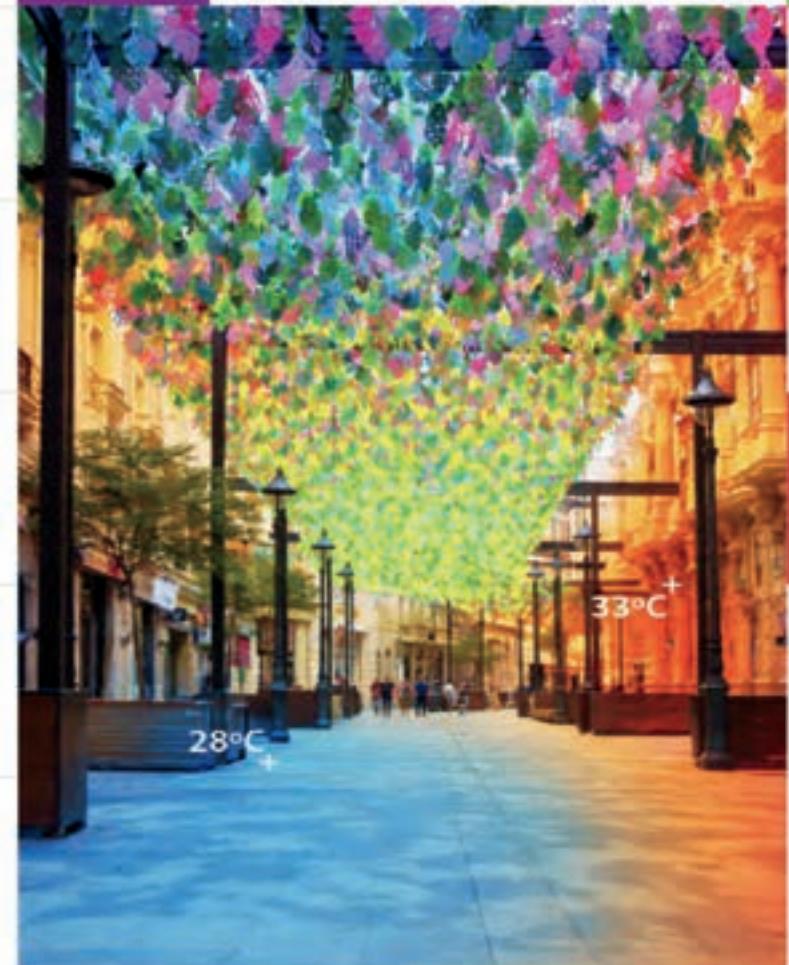

Climate Shelter

Our decorative canopy installations not only beautify the urban space but also provide an **important climate benefit**. Their design creates large **shaded areas that significantly reduce the temperature beneath the installation, forming a true urban climate refuge** in the middle of the city.

This cooling effect improves the comfort of pedestrians and visitors, transforming the street into a more walkable and pleasant place even on the hottest days.

The temperature difference between areas exposed to direct sunlight and the shaded zones is clearly noticeable, **contributing to citizens' well-being and encouraging the active use of public space.**