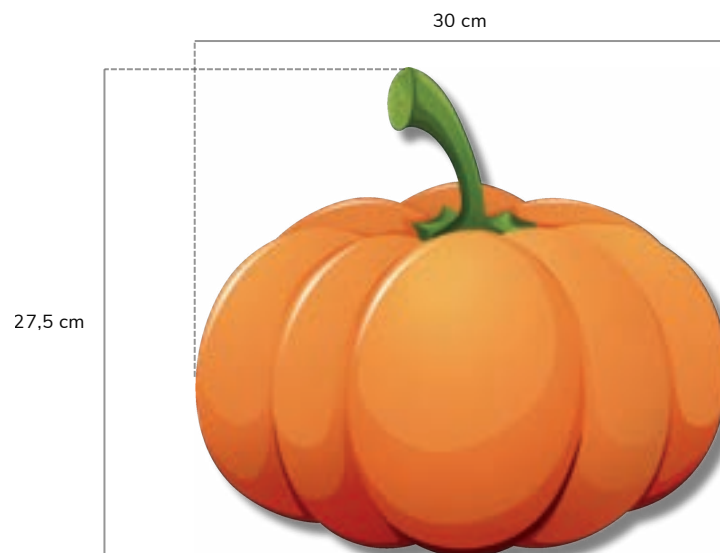

The number of pumpkins depends on the area intended for installation.

OPTION 1 (50CM)
REF: xxxxxxxx

OPTION 2 (1M)
REF: xxxxxx

PUMPKINS 2

ACCESSORY FOR MAGIC CEILINGS

Sent material:

— PVC pumpkin sent as a single unit with an easy-to-use fastener, 50cm/1m, ready to hang.