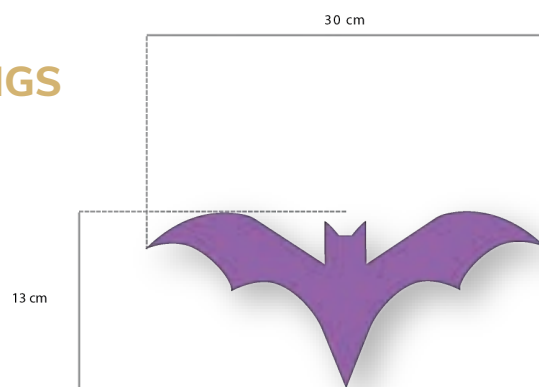

Available colors:

The colors of the installation can be customized.

OPTION 1 (50CM)
REF*: xxxxxxxx

OPTION 2 (1M)
REF*: xxxxxx