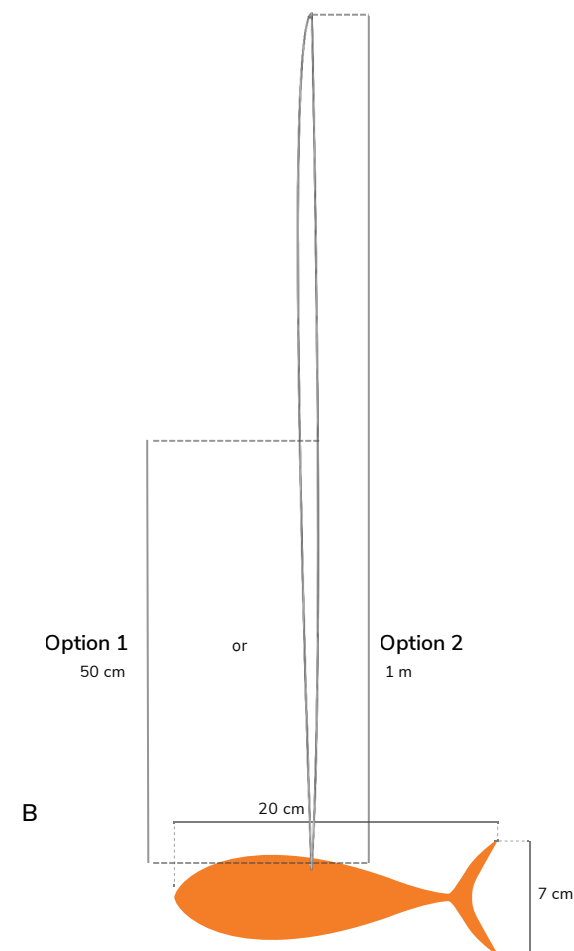

Standard color combination:

VEO LAA AMO VLE ATU RFA

The colors of the installation can be customized.

OPTION 1 (50CM)
REF: 222020004

OPTION 2 (1M)
REF: xxxxx