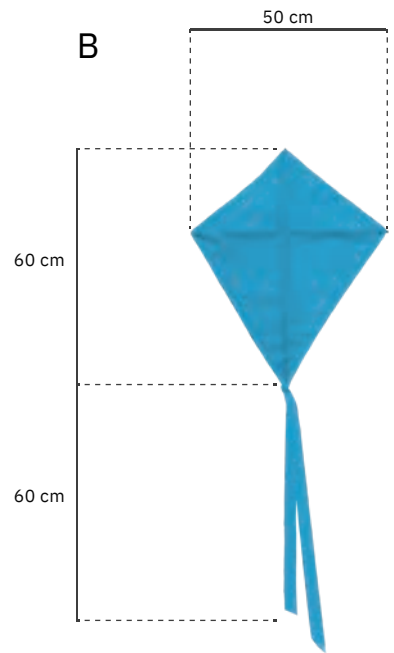

The number of kites depends of the area intended for installation.

Standard color combination:

VEO LAA AMO VKY ATU RFA

The colors of the installation can be customized.

Weight unit A - 380g
Weight unit B - 350g