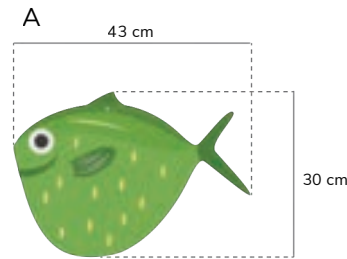

— PVC fish shipped in sets of 7 (1xA, 1xB, 1xC, 1xD and 3xE). With 50 cm/1m easy clasp ready to hang.
The number of fish depends on the area intended for installation.

OPTION 1 (50 CM)
REF: 222020005

OPTION 2 (1 M)
REF: xxxx