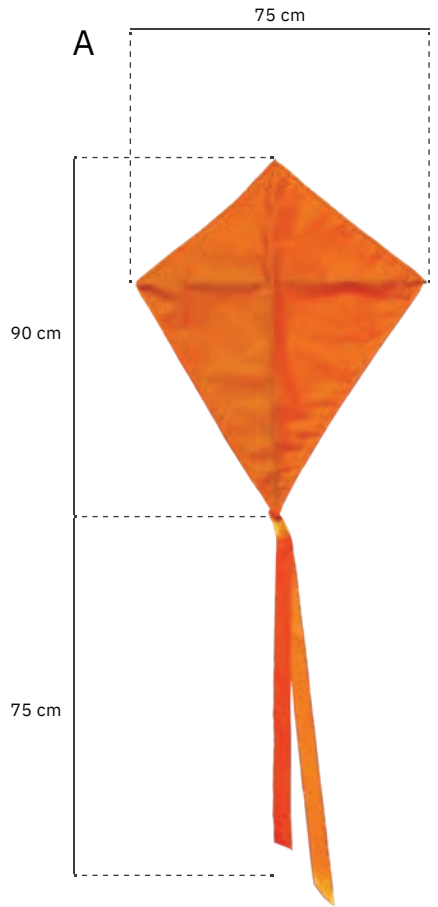

The number of kites depends of the area intended for installation.

Standard color combination:

VEO LAA AMO VKY ATU RFA

The colors of the installation can be customized.

Weight unit A - 380g
Weight unit B - 350g