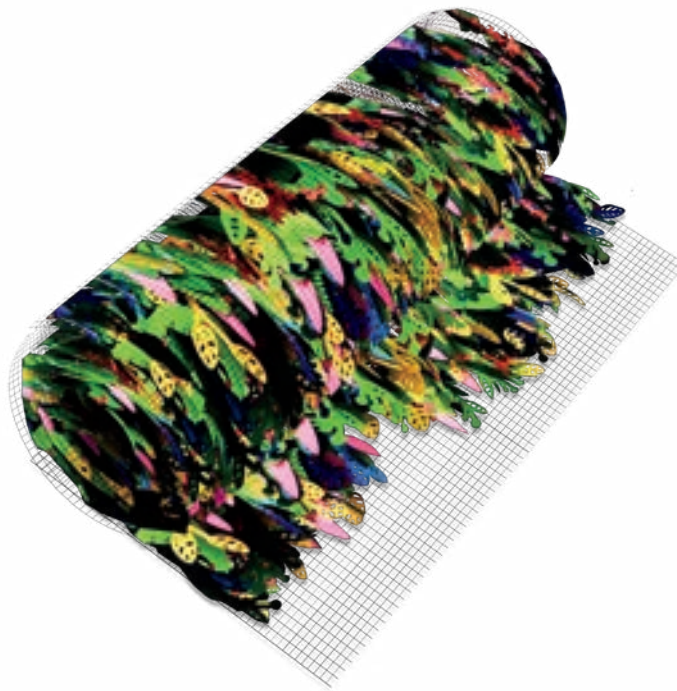

TROPICALIA

REF: 222010013

Sent material:

— 20m x 1m rolls with with EVA foam leaves.
The number of rolls depends on the intended area for installation.
Each m² has between 20 and 24 pieces.
The length of the sheets varies between 30cm and 60cm.

Standard color combination:

VES VKY VLE VMT AMO VEO RCL ARO ATU

The colors of the installation can be customized.

Weight m²: 250g

Piece shapes: