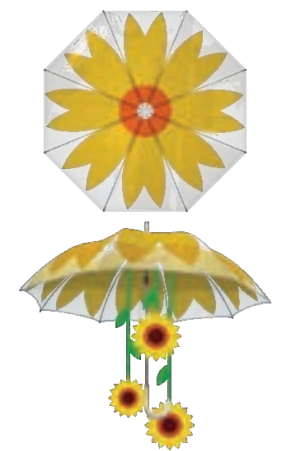

UMBRELLA SKY PROJECT TRANSPARENT

Sent material:

— 12-meter lines with 10 umbrellas.

The number of lines depends on the area intended for installation.

Each umbrella covers 1m².

Not suitable for windy areas.

TRANSLUCENT
REF#: 222010048

OPAQUE
REF#: 222010055

FLOWER POWER

TRANSLUCENT
REF#: 222010049

OPAQUE
REF#: 222010056

SUNFLOWER

TRANSLUCENT
WITH OBJECTS:
REF#: 222010064

OPAQUE WITH
OBJECTS
REF#: 222010071