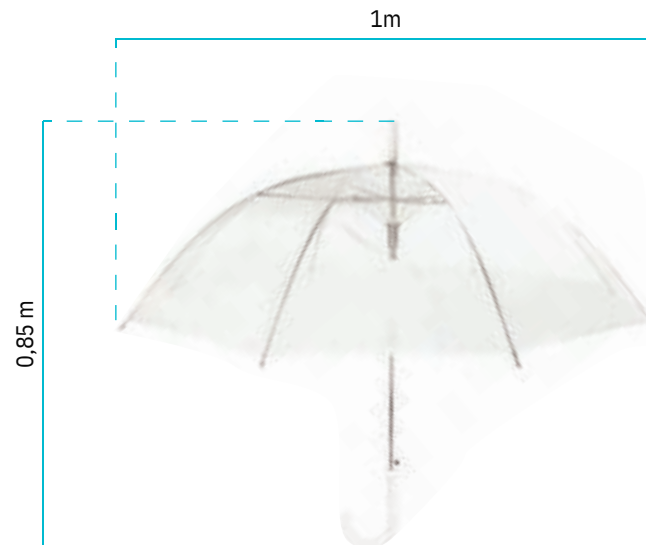

Umbrellas with custom colors and patterns

Covering: 100% vinyl/PVC

Cable: Aluminum PVC

Weight m²: 750g