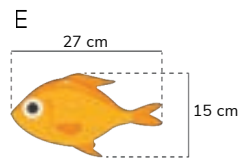

— PVC fish shipped in sets of 7 (1xA, 1xB, 1xC, 1xD and 3xE). With 50 cm/1m easy clasp ready to hang.
The number of fish depends on the area intended for installation.

OPTION 1 (50 CM)
REF: 222020005

OPTION 2 (1 M)
REF: xxxx