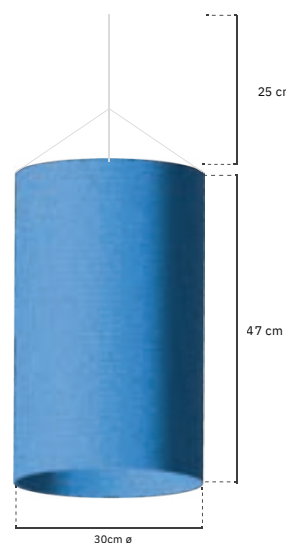

Weight unit: 4g

A

B

C

D

WATERPROOF FABRIC UNIT A
REF#: 222010040

WATERPROOF FABRIC UNIT B
REF#: 222010041

WATERPROOF FABRIC UNIT C
REF#: 222010042