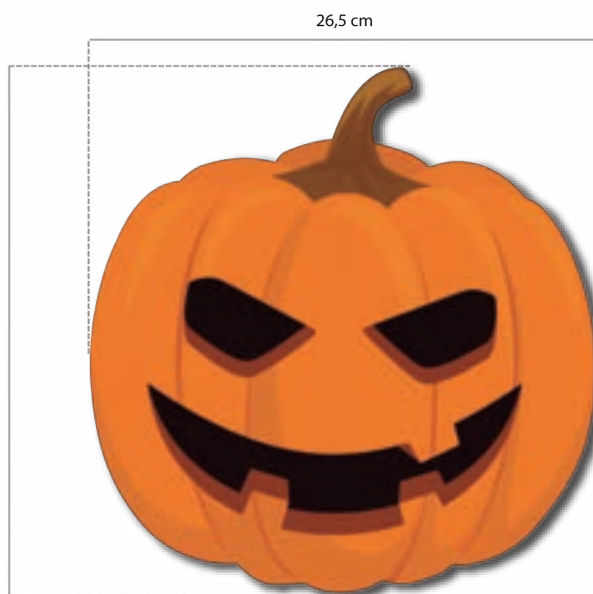

27,5 cm

26,5 cm

Option 1
50 cm

or

Option 2
1 m