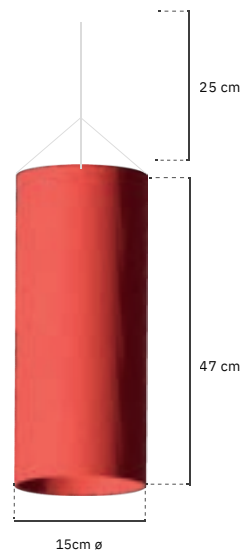

Weight unit: 4g

A

B

C

D

WATERPROOF FABRIC UNIT A
REF#: 222010040

WATERPROOF FABRIC UNIT B
REF#: 222010041

WATERPROOF FABRIC UNIT C
REF#: 222010042