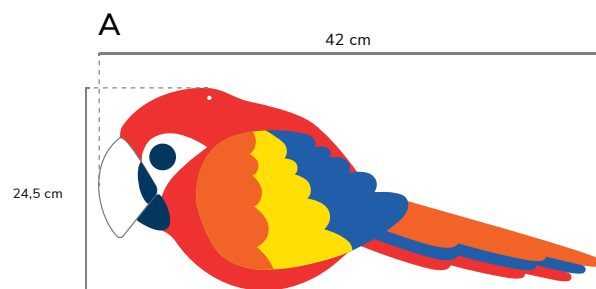

A OPTION 1 (50 CM)
REF*: 222020001

A OPTION 2 (1M)
REF*: xxxx

B OPTION 1 (50 CM)
REF*: 222020002

B OPTION 2 (1M)
REF*: xxxxx

C OPTION 1 (50 CM)
REF*: 222020003

C OPTION 2 (1M)
REF*: xxxxx