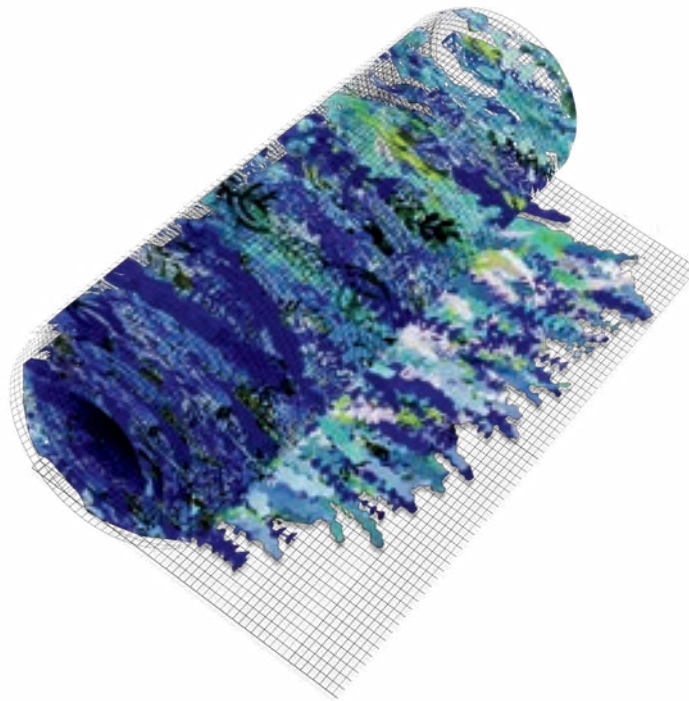

Standard color combination:

ARO ATU AAG BRO

The colors of the installation can be customized.

Weight m²: 250g

Piece shapes:

MULTICOLOR

several possible combinations

REF: 222010014