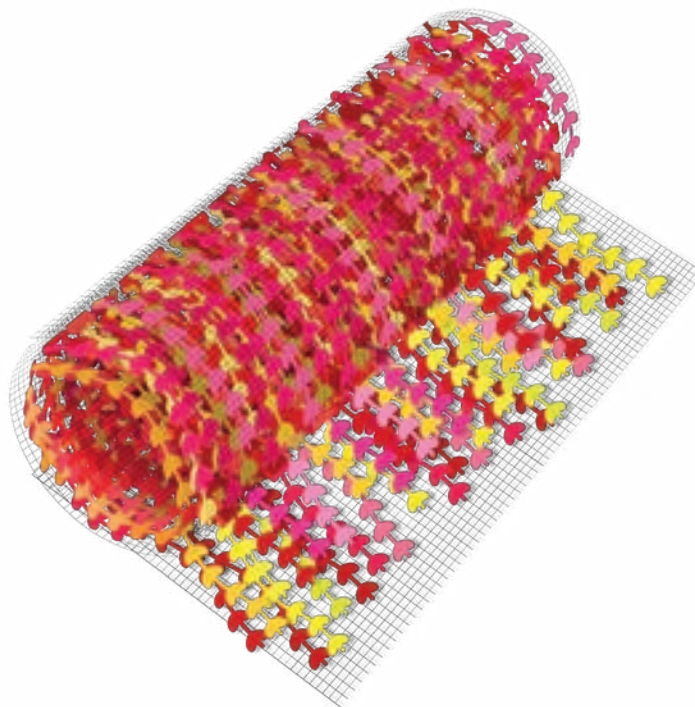

Standard color combination:

RFA RCL VEO LAA AMO ACL

The colors of the installation can be customized.

Weight m²: 250g

EVA foam piece format:

MULTICOLOR 

several possible combinations

REF*: 222010024