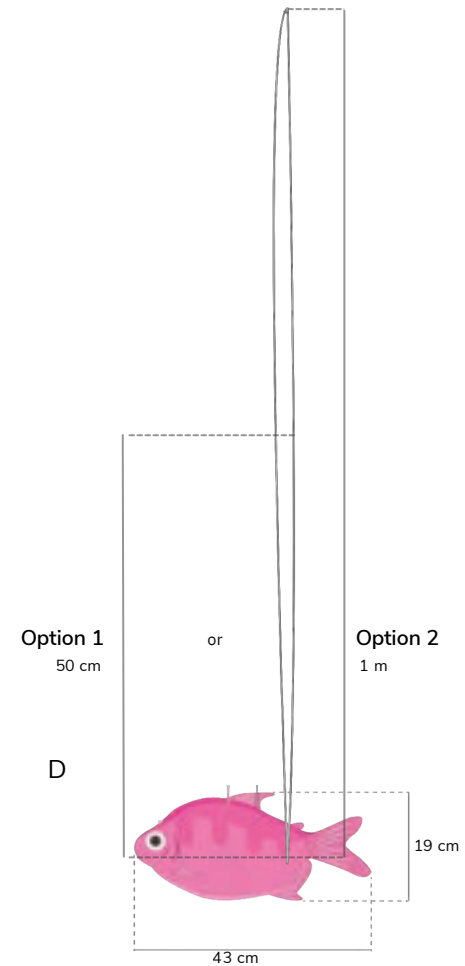

— PVC fish shipped in sets of 7 (1xA, 1xB, 1xC, 1xD and 3xE). With 50 cm/1m easy clasp ready to hang.
The number of fish depends on the area intended for installation.

OPTION 1 (50 CM)
REF: 222020005

OPTION 2 (1 M)
REF: xxxx