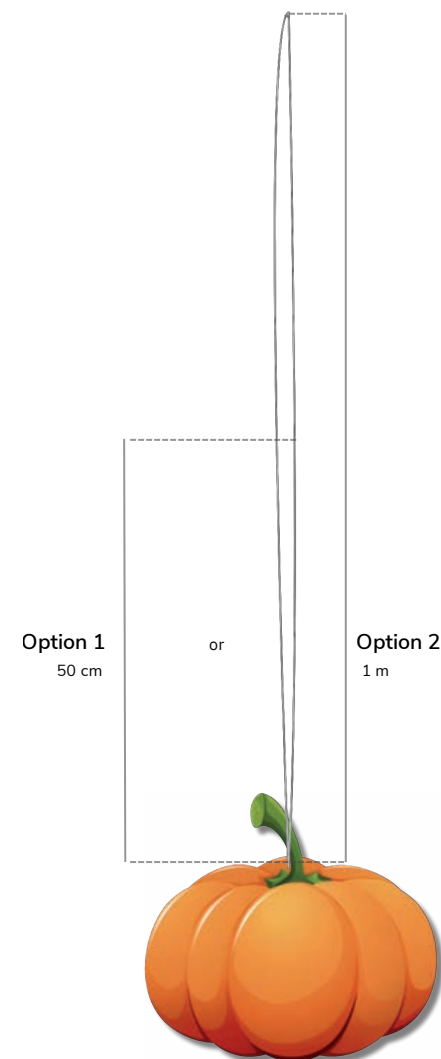

The number of pumpkins depends on the area intended for installation.

OPTION 1 (50CM)
REF: xxxxxxxx

OPTION 2 (1M)
REF: xxxxxx

PUMPKINS 2

ACCESSORY FOR MAGIC CEILINGS

Sent material:

— PVC pumpkin sent as a single unit with an easy-to-use fastener, 50cm/1m, ready to hang.