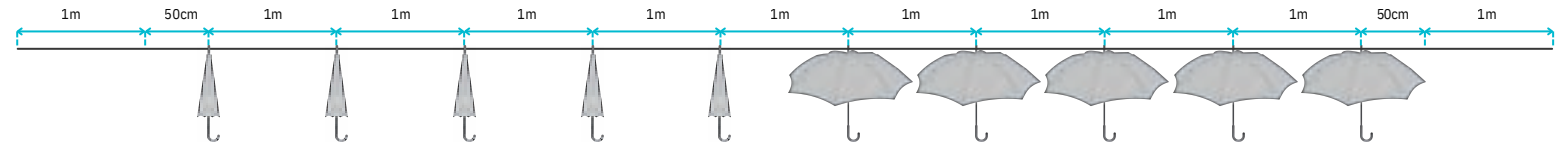

UMBRELLA SKY PROJECT TRANSPARENT

Sent material:

— 12-meter lines with 10 umbrellas.

The number of lines depends on the area intended for installation.

Each umbrella covers 1m².

Not suitable for windy areas.