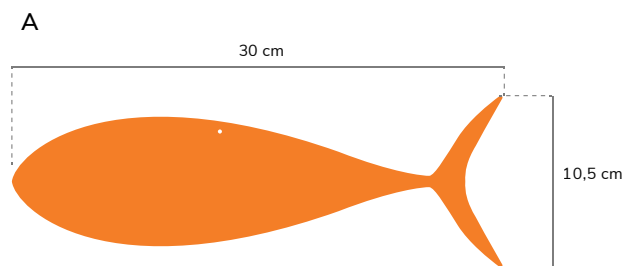

Standard color combination:

VEO LAA AMO VLE ATU RFA

The colors of the installation can be customized.

OPTION 1 (50CM)
REF: 222020004

OPTION 2 (1M)
REF: xxxxx