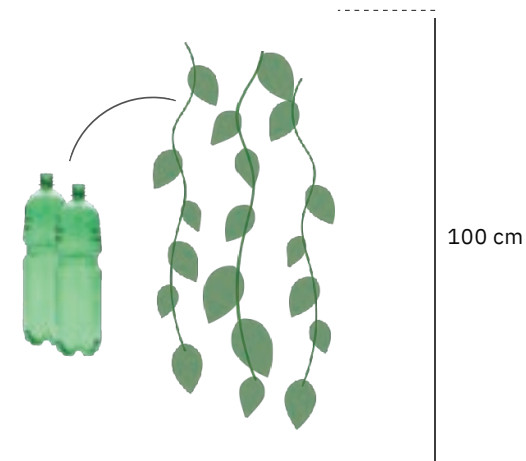

Shape made from PET bottles: