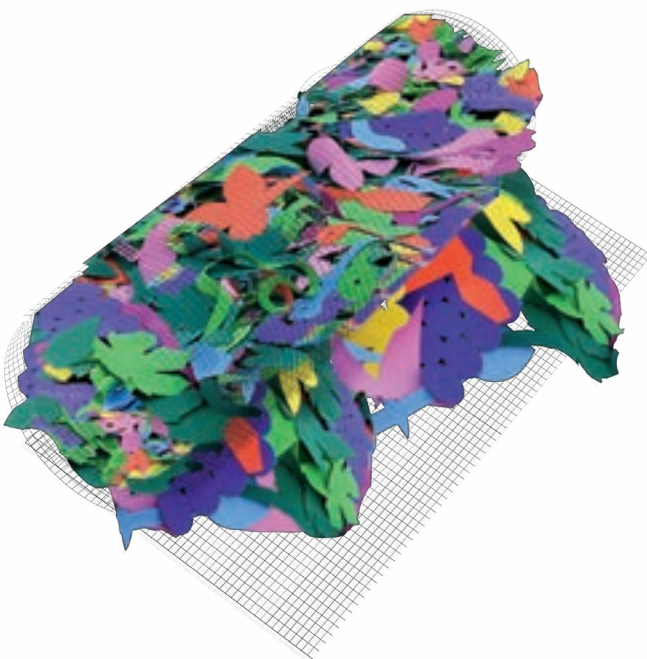

Standard color combination:

LAA AMO VLE VES ATU RFA RCL PUR

The colors of the installation can be customized.

Weight m²: 250g

EVA foam leaves formats:

**PERSONALIZABLE
COLLECTIONS**

ESTIMAD
CLIEN

EDIPRA